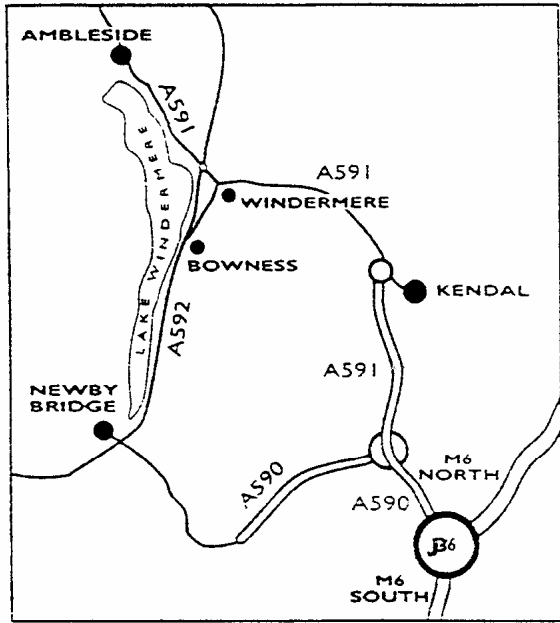

South Lakes Development Trust
Langstone House, Broad Street, Windermere
LA23 2AB
015394 40020

SLDC Car Park

South Lakes
Development Trust

Langstone House
Broad Street
Windermere
LA23 2AB

015394 40020