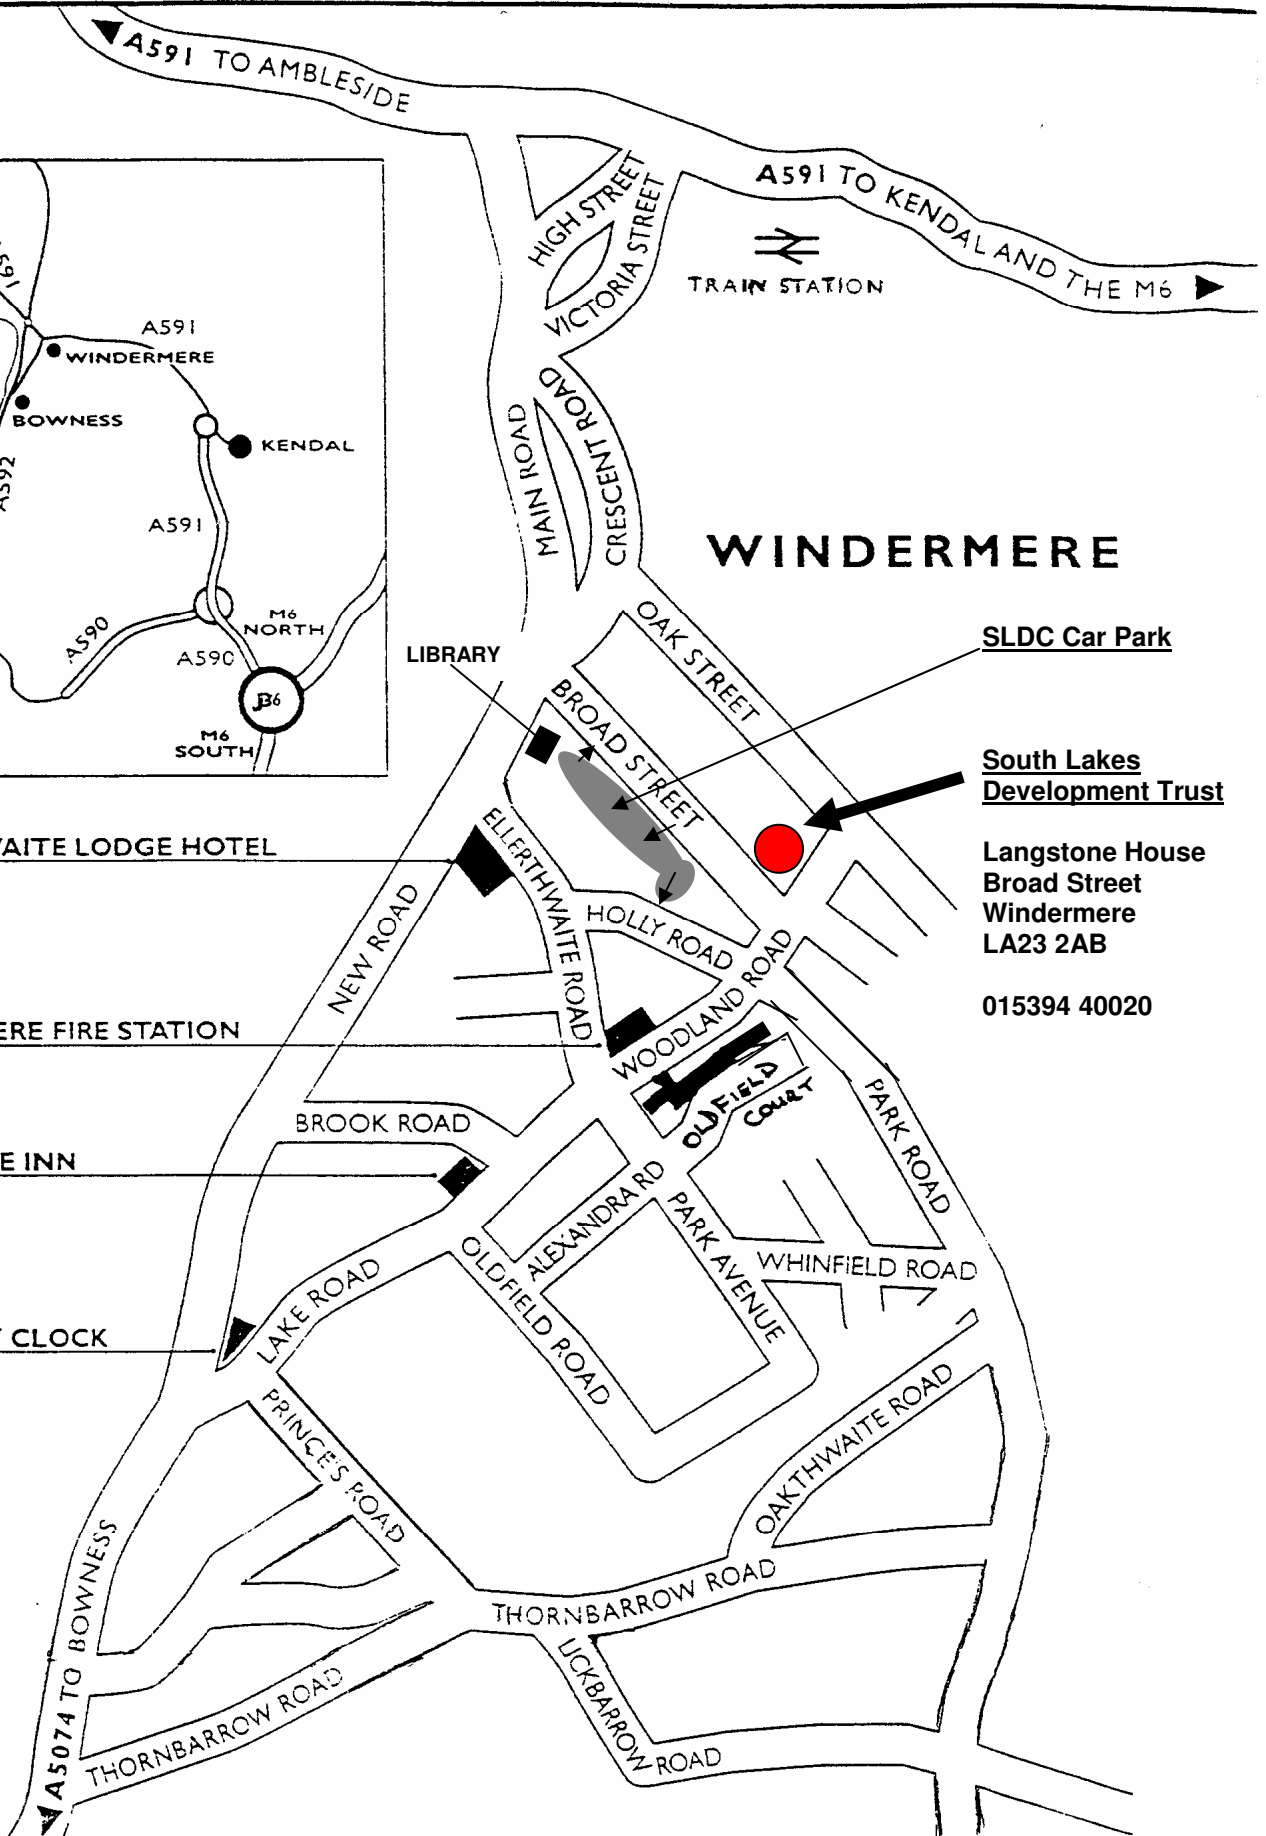

South Lakes Development Trust
Langstone House, Broad Street, Windermere
LA23 2AB
015394 40020

SLDC Car Park

South Lakes
Development Trust

Langstone House
Broad Street
Windermere
LA23 2AB

015394 40020